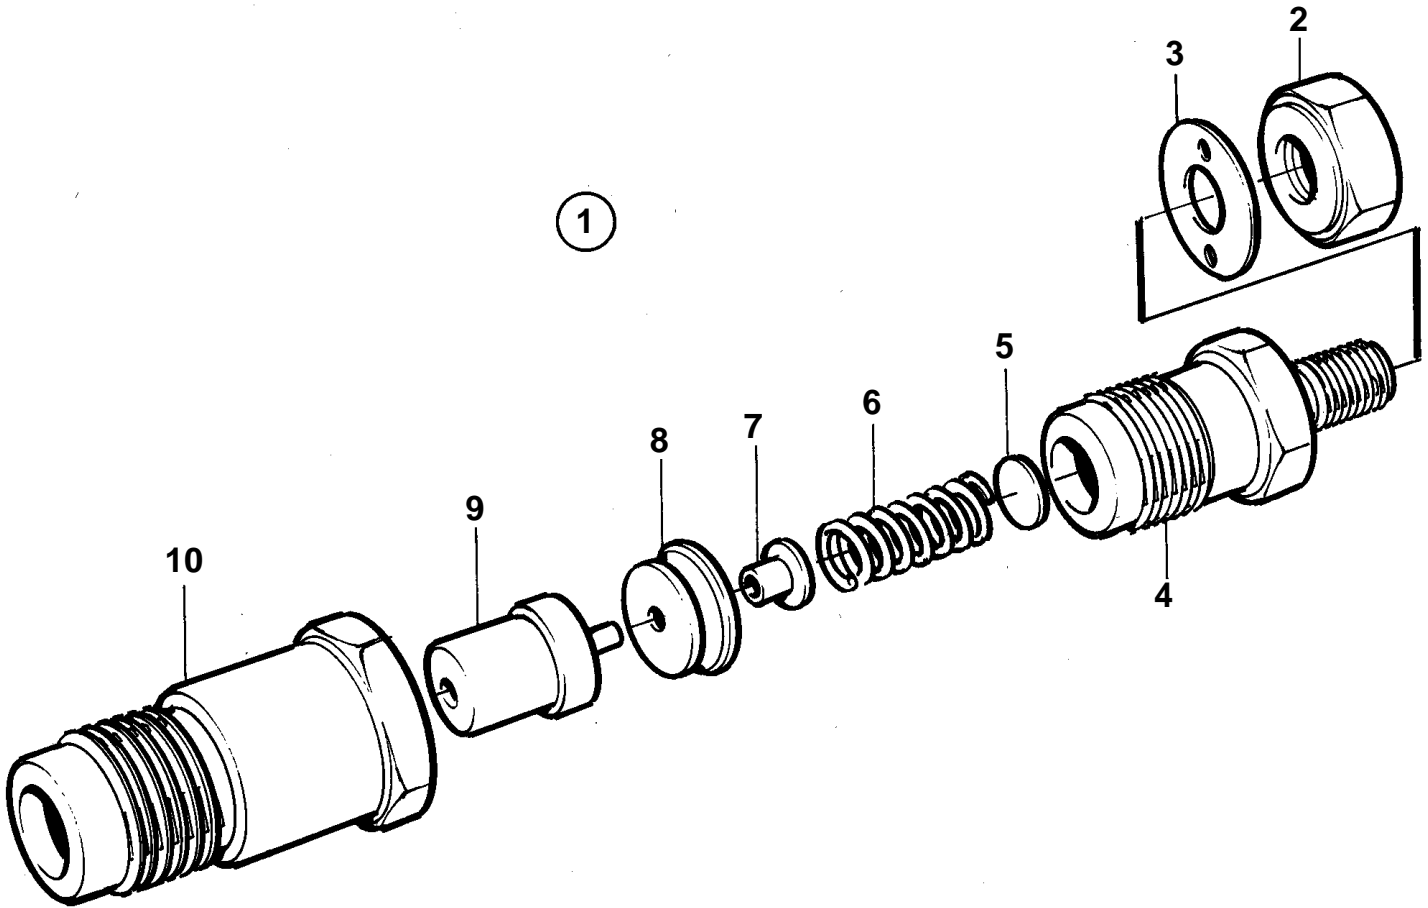

MD2010C, MD2010D, MD2020C, MD2020D

11659

MD2010C, MD2010D, MD2020C, MD2020D

REF	PART NO.	QTY	DESCRIPTION	NOTES
1	3580078	1	Injector	
	3803440	1	Injector, exch	Exchange unit
2	3580158	1	· Nut	
3	3580631	1	· Sealing washer	(3580159)
4		1	· Retainer	
5	3580161	X	· Shim	TH = 0,90mm
	3580162	X	· Shim	TH = 0,925mm
	3580163	X	· Shim	TH = 0,95mm
	3580164	X	· Shim	TH = 0,975mm
	3580165	X	· Shim	TH = 1,00mm
	3580166	X	· Shim	TH = 1,025mm
	3580167	X	· Shim	TH = 1,05mm
	3580168	X	· Shim	TH = 1,075mm
	3580169	X	· Shim	TH = 1,10mm
	3580170	X	· Shim	TH = 1,125mm
	3580171	X	· Shim	TH = 1,15mm
	3580172	X	· Shim	TH = 1,175mm
	3580173	X	· Shim	TH = 1,20mm
	3580174	X	· Shim	TH = 1,225mm
	3580175	X	· Shim	TH = 1,25mm
	3580176	X	· Shim	TH = 1,275mm
	3580177	X	· Shim	TH = 1,30mm
	3580178	X	· Shim	TH = 1,325mm
	3580179	X	· Shim	TH = 1,35mm
	3580180	X	· Shim	TH = 1,375mm
	3580181	X	· Shim	TH = 1,40mm
	3580182	X	· Shim	TH = 1,425mm
	3580183	X	· Shim	TH = 1,45mm
6	3580184	1	· Spring	
7	3580185	1	· Pressure bolt	
8	3580186	1	· Intermediate section	
9	3580187	1	· Nozzle	
10		1	· Nut	